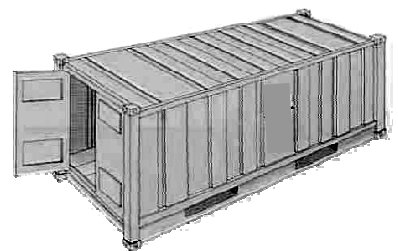

20' Flat Rack				
Inside Length	Inside Width	Inside Height	Tare Weight	Max Cargo
18.5"	7.3"	7.4"	5578 lbs	47333 lbs
5.620 m	2.200 m	2.233 m	2530 kgs	21470 Kgs
40' Flat Rack				
Inside Length	Inside Width	Inside Height	Tare Weight	Max Cargo
39.7"	6.10"	6.5"	12081lbs	85800 lbs
12.080m	2.438 m	2.103 m	5480 kgs	39000 Kgs

20' Refer							
Inside Length	Inside Width	Inside Height	Door Width	Door Height	Capacity	Tare Weight	Max Cargo
17.8"	7.5"	7.5"	7.5"	7.3"	1000 C.ft.	7040 lbs	45760 lbs
5.425 m	2.275 m	2.260 m	2.258 m	2.216 m	28.3 Cu.m	3200 kgs	20800 Kgs
40' Refer							
Inside Length	Inside Width	Inside Height	Door Width	Door Height	Capacity	Tare Weight	Max Cargo
37.8"	7.5"	7.2"	7.5"	7.0"	2040 C.ft.	10780lbs	56276 lbs
11.493m	2.270 m	2.197 m	2.282 m	2.155 m	57.8 Cu.m	4900 kgs	25580 Kgs