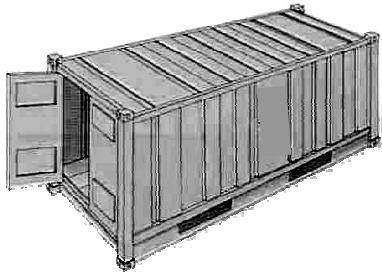

# CONTAINER SPECIFICATIONS

<b>20' Standard</b>							
Inside Length	Inside Width	Inside Height	Door Width	Door Height	Capacity	Tare Weight	Max Cargo
19.4"	7.8"	7.10"	7.8"	7.6"	1172 C.ft.	4916 lbs	47900 lbs
5.900 m	2.350 m	2.393 m	2.342 m	2.280 m	33.2 Cu.m	2230 kgs	21770 Kgs
<b>40' Standard</b>							
Inside Length	Inside Width	Inside Height	Door Width	Door Height	Capacity	Tare Weight	Max Cargo
39.5"	7.8"	7.10"	7.8"	7.6"	2930 C.ft.	8160 lbs	59040 lbs
12.036m	2.350 m	2.392 m	2.340 m	2.280 m	67.7 Cu.m	3700 kgs	26780 Kgs

<b>20' Heavy Duty</b>							
Inside Length	Inside Width	Inside Height	Door Width	Door Height	Capacity	Tare Weight	Max Cargo
19.4"	7.7"	7.10"	7.6"	7.6"	1150 C.ft.	5060 lbs	61996 lbs
5.900 m	2.311 m	2.390 m	2.286 m	2.280 m	32.6 Cu.m	2300 kgs	28180 Kgs
<b>40' High Cube</b>							
Inside Length	Inside Width	Inside Height	Door Width	Door Height	Capacity	Tare Weight	Max Cargo
39.5"	7.8"	8.10"	7.8"	8.5"	2694 C.ft.	8750 lbs	58450 lbs
12.036m	2.350 m	2.697 m	2.338 m	2.585 m	76.3 Cu.m	3970 kgs	26510 Kgs